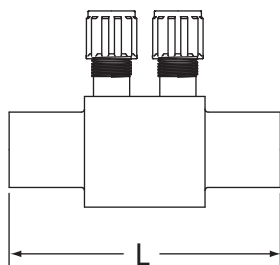

General

The Georg Fischer Type 530 recirculating laboratory faucet is designed to provide constant DI fluid flow to point of use when used with the new Inline Flow Diverter (IFD). The unique design of the IFD provides high flow from the distribution main through the faucet for constant water movement. The IFD uses a slight orifice reduction to create a differential pressure imbalance which forces water through the faucet with minimal pressure loss. The system is further enhanced by using smooth bore interconnecting tubing for design flexibility and simplified piping installations. Up to three faucets can be served from a single IFD.

Shipped with (2) each faucet isolation clamps

Tubing Interconnect Components (B)

5/8" Flare x 5/8" Flare Adapters

Description	SYGEF® PVDF		PROGEF® Natural PP		L mm
		\$		\$	
Isolation Ball Valve	175 530 032	230.00	168 530 032	134.00	214
Straight Coupler	175 530 011	60.00	168 530 011	50.00	149
90 Elbow	175 530 012	66.00	168 530 012	56.00	85

Isolation Ball Valve

Straight Coupler

90° Elbow

5/8" Compression x 5/8" Compression Adapters

Description	SYGEF® PVDF	\$		
Straight Coupler	175 530 013	15.00		

Inline Flow Diverter with IR Butt/BCF® Plus Connection

1/1 Port (Inlet/Outlet)

2/2 Port (Inlet/Outlet)

3/3 Port (Inlet/Outlet)

Inline with sanitary Tri-Clamp Connections Flow Diverter

Tie-in Components (B)

Inline Flow Diverter (shipped with tube blankoffs)

IR Plus®/BCF® Plus Fusion