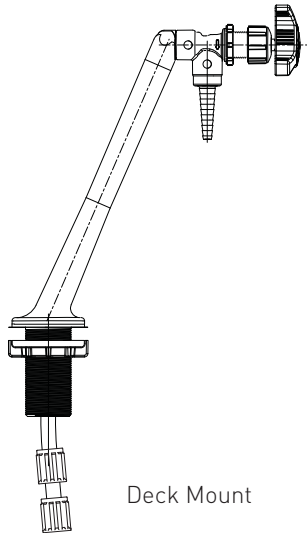

General

The Georg Fischer Type 530 recirculating laboratory faucet is designed to provide constant DI fluid flow to point of use when used with the new Inline Flow Diverter (IFD). The unique design of the IFD provides high flow from the distribution main through the faucet for constant water movement. The IFD uses a slight orifice reduction to create a differential pressure imbalance which forces water through the faucet with minimal pressure loss. The system is further enhanced by using smooth bore interconnecting tubing for design flexibility and simplified piping installations. Up to three faucets can be served from a single IFD.

Flow/Pressure Characteristics

50mm Inline Flow Diverter

63mm Inline Flow Diverter

Type 530 Laboratory Faucet System

Type 530 AquaTap Recirculating Laboratory Faucet (B)

Description	Part Number	\$
Deck Mount	175 530 001	850.00
Wall Mount to Ceiling	175 530 002	890.00
Wall Mount to Floor	175 530 003	890.00

Shipped with (2) each faucet isolation clamps

Tubing Interconnect Components (B)

5/8" Flare x 5/8" Flare Adapters

Description	SYGEF® PVDF		PROGEF® Natural PP		L mm
		\$		\$	
Isolation Ball Valve	175 530 032	230.00	168 530 032	134.00	214
Straight Coupler	175 530 011	60.00	168 530 011	50.00	149
90 Elbow	175 530 012	66.00	168 530 012	56.00	85

Isolation Ball Valve

Straight Coupler

90° Elbow

5/8" Compression x 5/8" Compression Adapters

Description	SYGEF® PVDF	\$		
Straight Coupler	175 530 013	15.00		

Inline Flow Diverter with IR Butt/BCF® Plus Connection