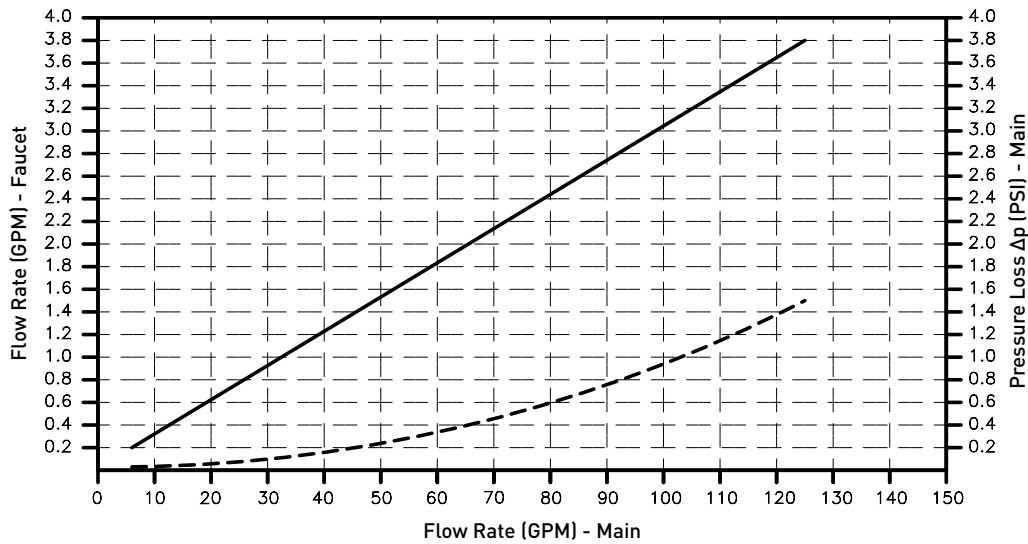

63mm Inline Flow Diverter