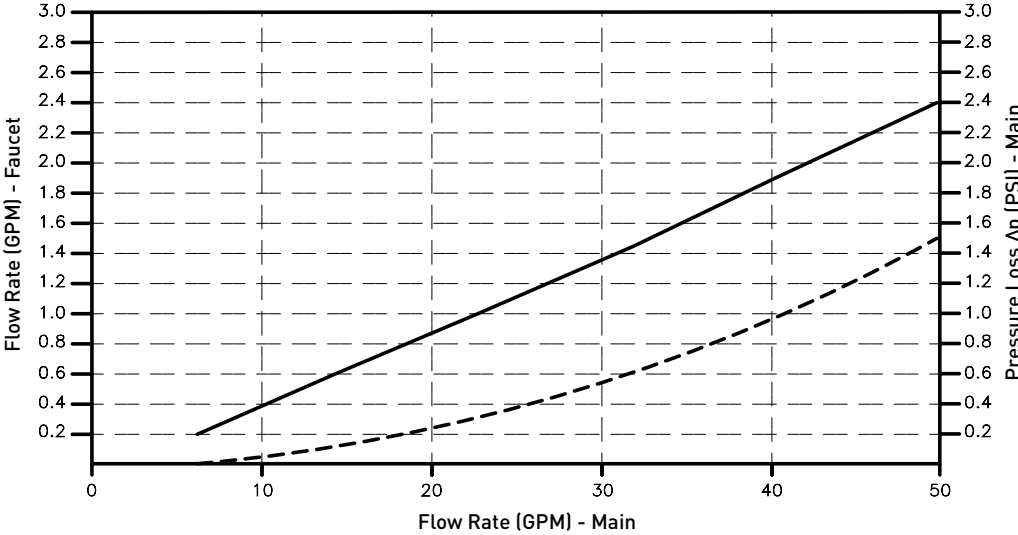

General

The Georg Fischer Type 530 recirculating laboratory faucet is designed to provide constant DI fluid flow to point of use when used with the new Inline Flow Diverter (IFD). The unique design of the IFD provides high flow from the distribution main through the faucet for constant water movement. The IFD uses a slight orifice reduction to create a differential pressure imbalance which forces water through the faucet with minimal pressure loss. The system is further enhanced by using smooth bore interconnecting tubing for design flexibility and simplified piping installations. Up to three faucets can be served from a single IFD.

The faucet is made from high purity PVDF, and the IFD is available in SYGEF® PVDF or PROGEF® natural PP in either weld or sanitary clamp connections. Simple heat flaring tools make leak-proof, minimum crevice connections between components.

Mounting Style	PN	Part Number	L	L1	L2	L3	L4
Deck Mount	6	175 530 001	270	89	152	183	-
Wall Mount to Ceiling	6	175 530 002	270	80	-	-	239
Wall Mount to Floor	6	175 530 003	270	80	-	-	239

Flow/Pressure Characteristics

32mm Inline Flow Diverter

40mm Inline Flow Diverter

LEGEND

- Flow Rate (GPM) - Faucet
- - - Pressure Loss Δp (PSI) - Main

Example: 32mm Inline Flow Diverter @ 20 (GPM) Main
 1.08 (GPM) Through Faucet / 0.6 (PSI) Drop in Main