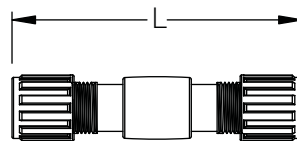

General

The Georg Fischer Type 530 recirculating laboratory faucet is designed to provide constant DI fluid flow to point of use when used with the new Inline Flow Diverter (IFD). The unique design of the IFD provides high flow from the distribution main through the faucet for constant water movement. The IFD uses a slight orifice reduction to create a differential pressure imbalance which forces water through the faucet with minimal pressure loss. The system is further enhanced by using smooth bore interconnecting tubing for design flexibility and simplified piping installations. Up to three faucets can be served from a single IFD.

Shipped with (2) each faucet isolation clamps

Tubing Interconnect Components (B)

5/8" Flare x 5/8" Flare Adapters

Description	SYGEF® PVDF		PROGEF® Natural PP		L mm
		\$		\$	
Isolation Ball Valve	175 530 032	230.00	168 530 032	134.00	214
Straight Coupler	175 530 011	60.00	168 530 011	50.00	149
90 Elbow	175 530 012	66.00	168 530 012	56.00	85

Isolation Ball Valve

Straight Coupler

90° Elbow

5/8" Compression x 5/8" Compression Adapters

Description	SYGEF® PVDF	\$		
Straight Coupler	175 530 013	15.00		

Inline Flow Diverter with IR Butt/BCF® Plus Connection

1/1 Port (Inlet/Outlet)

2/2 Port (Inlet/Outlet)

3/3 Port (Inlet/Outlet)

Inline with sanitary Tri-Clamp Connections Flow Diverter

Tie-in Components (B)

Inline Flow Diverter (shipped with tube blankoffs)

IR Plus®/BCF® Plus Fusion