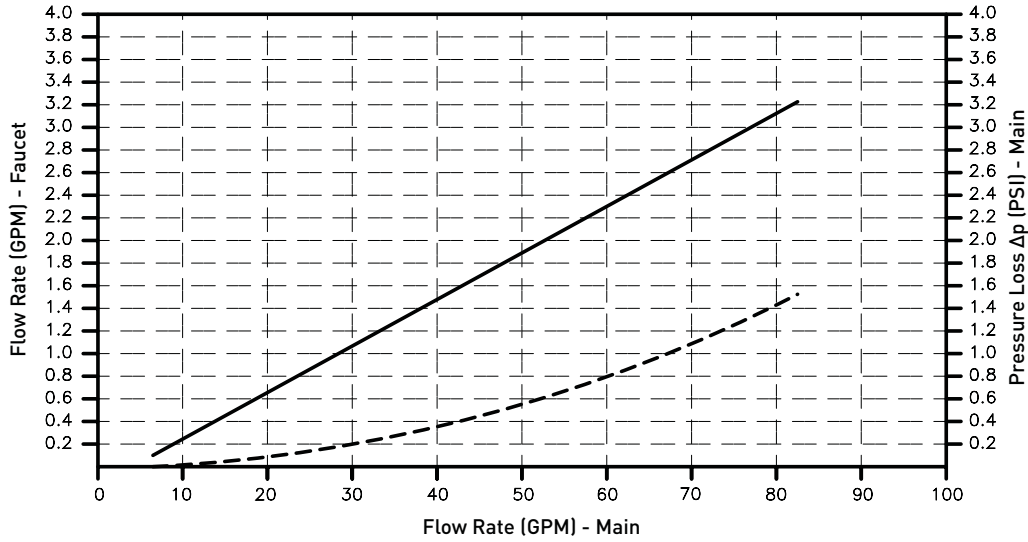

Flow/Pressure Characteristics

50mm Inline Flow Diverter