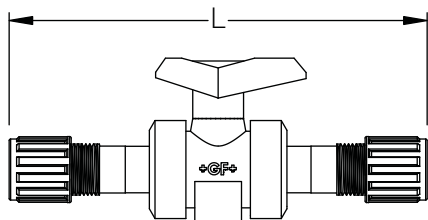

General

The Georg Fischer Type 530 recirculating laboratory faucet is designed to provide constant DI fluid flow to point of use when used with the new Inline Flow Diverter (IFD). The unique design of the IFD provides high flow from the distribution main through the faucet for constant water movement. The IFD uses a slight orifice reduction to create a differential pressure imbalance which forces water through the faucet with minimal pressure loss. The system is further enhanced by using smooth bore interconnecting tubing for design flexibility and simplified piping installations. Up to three faucets can be served from a single IFD.

Flow/Pressure Characteristics

50mm Inline Flow Diverter

63mm Inline Flow Diverter

Type 530 Laboratory Faucet System

Type 530 AquaTap Recirculating Laboratory Faucet (B)

Description	Part Number	\$
Deck Mount	175 530 001	850.00
Wall Mount to Ceiling	175 530 002	890.00
Wall Mount to Floor	175 530 003	890.00

Shipped with (2) each faucet isolation clamps

Tubing Interconnect Components (B)

5/8" Flare x 5/8" Flare Adapters

Description	SYGEF® PVDF		PROGEF® Natural PP		L mm
		\$		\$	
Isolation Ball Valve	175 530 032	230.00	168 530 032	134.00	214
Straight Coupler	175 530 011	60.00	168 530 011	50.00	149
90 Elbow	175 530 012	66.00	168 530 012	56.00	85

Isolation Ball Valve

Straight Coupler

90° Elbow

5/8" Compression x 5/8" Compression Adapters

Description	SYGEF® PVDF	\$		
Straight Coupler	175 530 013	15.00		

Inline Flow Diverter with IR Butt/BCF® Plus Connection