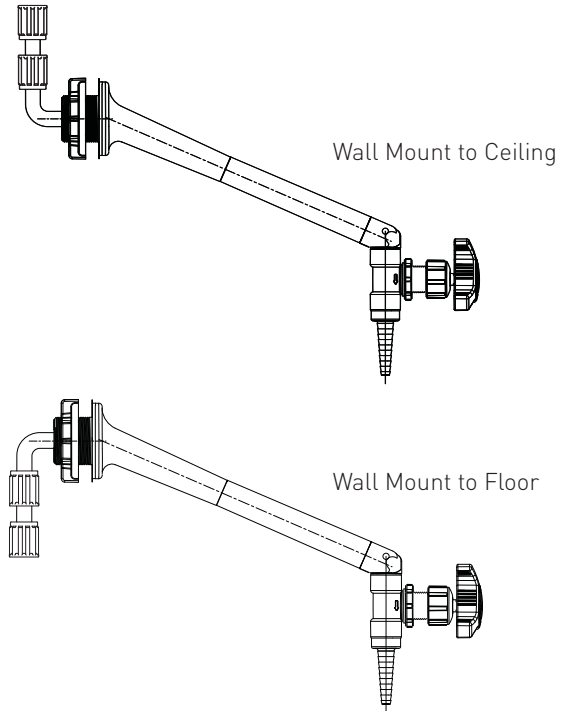

General

The Georg Fischer Type 530 recirculating laboratory faucet is designed to provide constant DI fluid flow to point of use when used with the new Inline Flow Diverter (IFD). The unique design of the IFD provides high flow from the distribution main through the faucet for constant water movement. The IFD uses a slight orifice reduction to create a differential pressure imbalance which forces water through the faucet with minimal pressure loss. The system is further enhanced by using smooth bore interconnecting tubing for design flexibility and simplified piping installations. Up to three faucets can be served from a single IFD.

Flow/Pressure Characteristics

50mm Inline Flow Diverter

63mm Inline Flow Diverter

Type 530 Laboratory Faucet System

Type 530 AquaTap Recirculating Laboratory Faucet (B)

Description	Part Number	\$
Deck Mount	175 530 001	850.00
Wall Mount to Ceiling	175 530 002	890.00
Wall Mount to Floor	175 530 003	890.00

Shipped with (2) each faucet isolation clamps

Tubing Interconnect Components (B)

5/8" Flare x 5/8" Flare Adapters

Description	SYGEF® PVDF		PROGEF® Natural PP		L mm
		\$		\$	
Isolation Ball Valve	175 530 032	230.00	168 530 032	134.00	214
Straight Coupler	175 530 011	60.00	168 530 011	50.00	149
90 Elbow	175 530 012	66.00	168 530 012	56.00	85

Isolation Ball Valve

Straight Coupler

90° Elbow

5/8" Compression x 5/8" Compression Adapters

Description	SYGEF® PVDF	\$		
Straight Coupler	175 530 013	15.00		

Inline Flow Diverter with IR Butt/BCF® Plus Connection