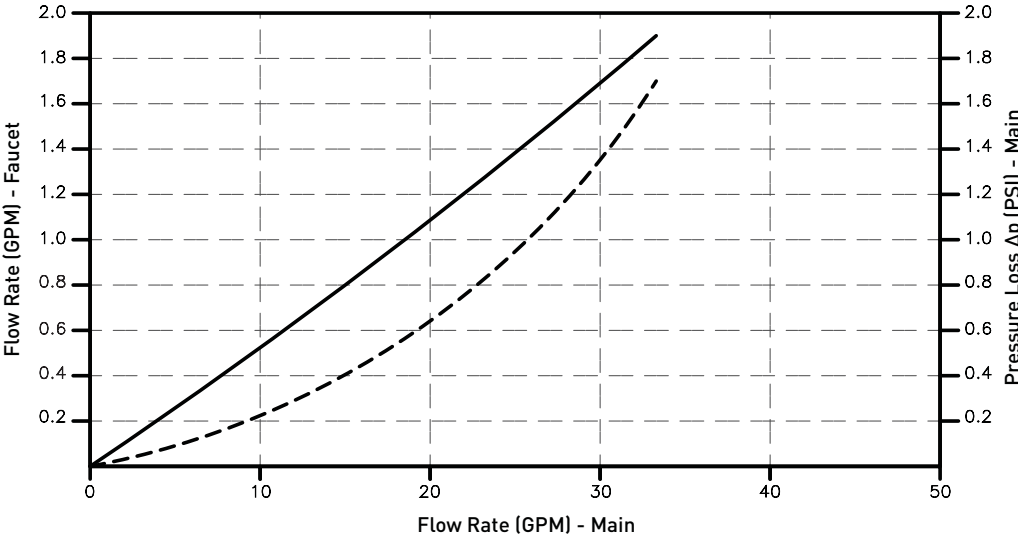

Flow/Pressure Characteristics

32mm Inline Flow Diverter