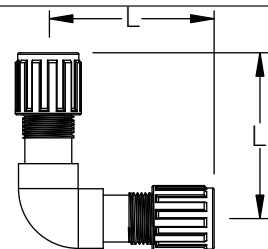

Shipped with (2) each faucet isolation clamps

Tubing Interconnect Components (B)

5/8" Flare x 5/8" Flare Adapters

Description	SYGEF® PVDF		PROGEF® Natural PP		L mm
		\$		\$	
Isolation Ball Valve	175 530 032	230.00	168 530 032	134.00	214
Straight Coupler	175 530 011	60.00	168 530 011	50.00	149
90 Elbow	175 530 012	66.00	168 530 012	56.00	85

Isolation Ball Valve

Straight Coupler

90° Elbow

5/8" Compression x 5/8" Compression Adapters

Description	SYGEF® PVDF	\$		
Straight Coupler	175 530 013	15.00		

Inline Flow Diverter with IR Butt/BCF® Plus Connection

1/1 Port (Inlet/Outlet)

2/2 Port (Inlet/Outlet)

3/3 Port (Inlet/Outlet)

Inline with sanitary Tri-Clamp Connections Flow Diverter

Tie-in Components (B)

Inline Flow Diverter (shipped with tube blankoffs)

IR Plus®/BCF® Plus Fusion