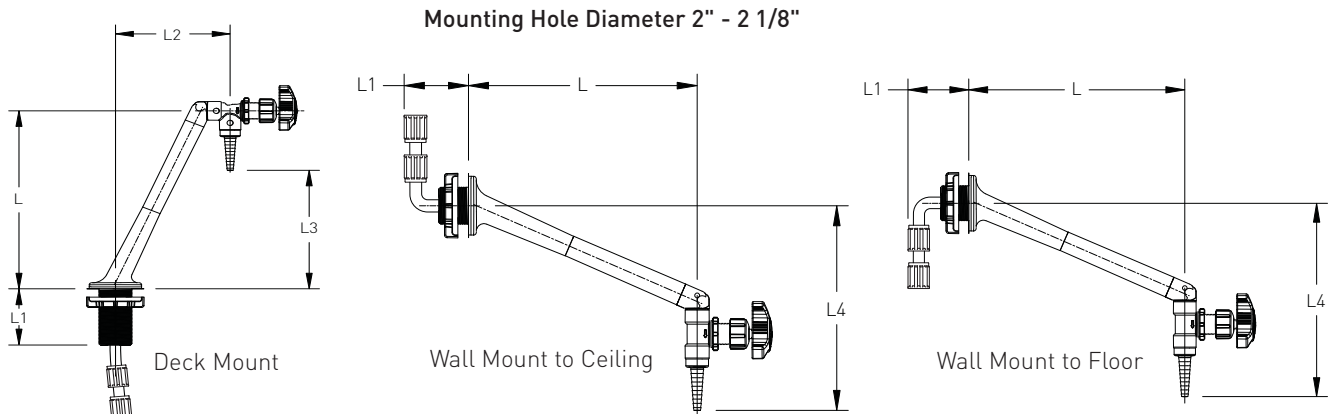

General

The Georg Fischer Type 530 recirculating laboratory faucet is designed to provide constant DI fluid flow to point of use when used with the new Inline Flow Diverter (IFD). The unique design of the IFD provides high flow from the distribution main through the faucet for constant water movement. The IFD uses a slight orifice reduction to create a differential pressure imbalance which forces water through the faucet with minimal pressure loss. The system is further enhanced by using smooth bore interconnecting tubing for design flexibility and simplified piping installations. Up to three faucets can be served from a single IFD.

The faucet is made from high purity PVDF, and the IFD is available in SYGEF® PVDF or PROGEF® natural PP in either weld or sanitary clamp connections. Simple heat flaring tools make leak-proof, minimum crevice connections between components.

Mounting Style	PN	Part Number	L	L1	L2	L3	L4
Deck Mount	6	175 530 001	270	89	152	183	-
Wall Mount to Ceiling	6	175 530 002	270	80	-	-	239
Wall Mount to Floor	6	175 530 003	270	80	-	-	239